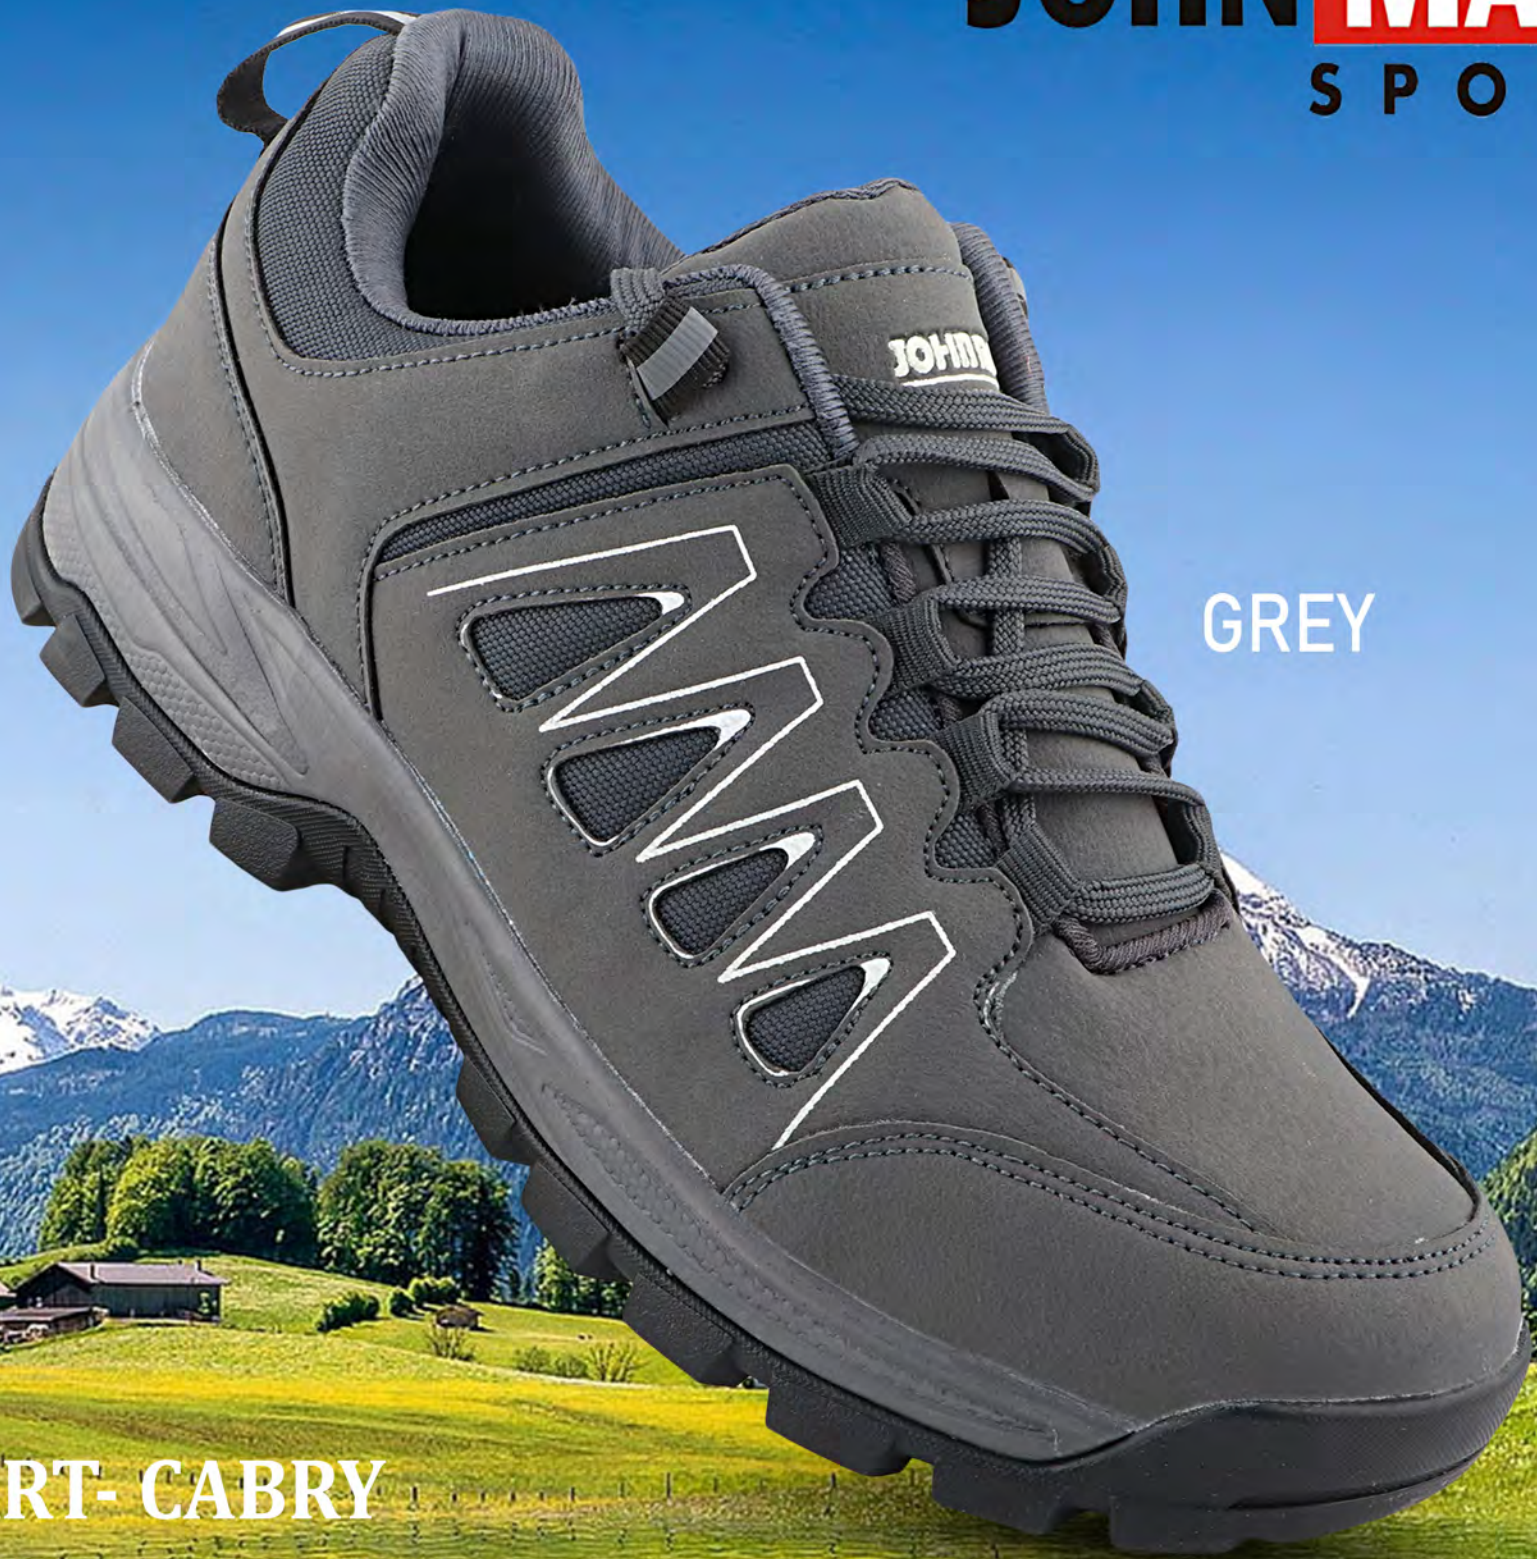

BLACK

ART- BALTİK
SIZE- 6X9,7X10

N.BLUE

JOHN MART[®]
SPORTZ

BLACK

ART- BALTİK (FUR)
SIZE- 6X9,7X10

GREY

ART- CABRY
SIZE- 6X9,7X10